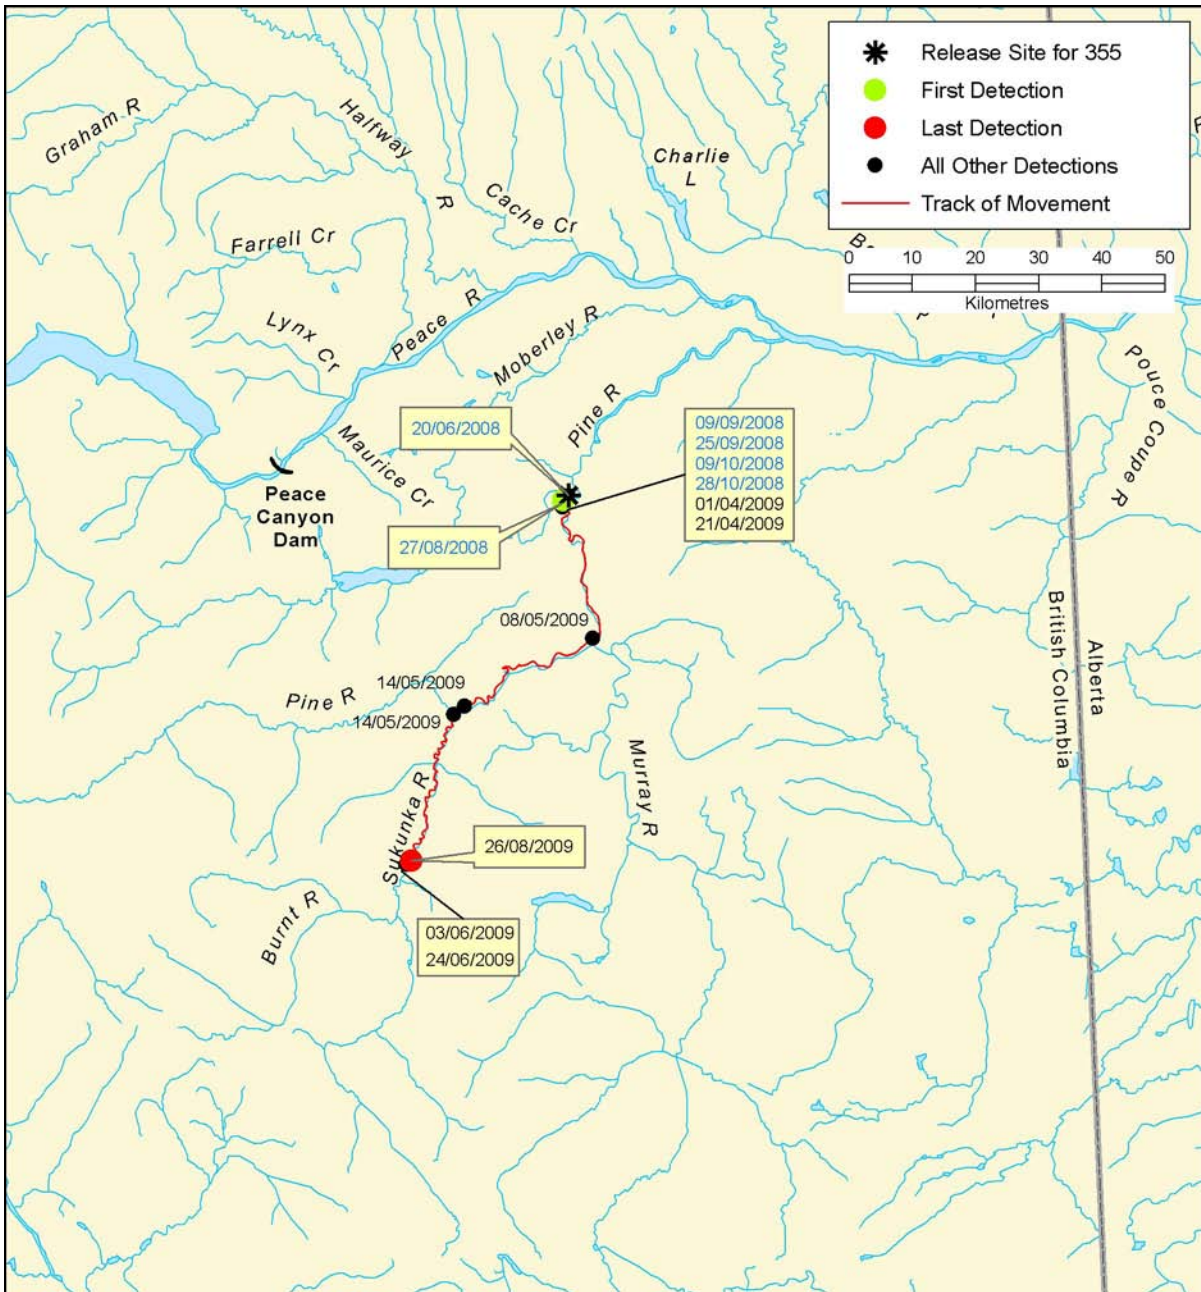

Figure B 68: Individual rainbow trout track, tag #352

Figure B 69: Individual rainbow trout track, tag #355

Figure B 70: Individual rainbow trout track, tag #362

Figure B 71: Individual rainbow trout track, tag #364