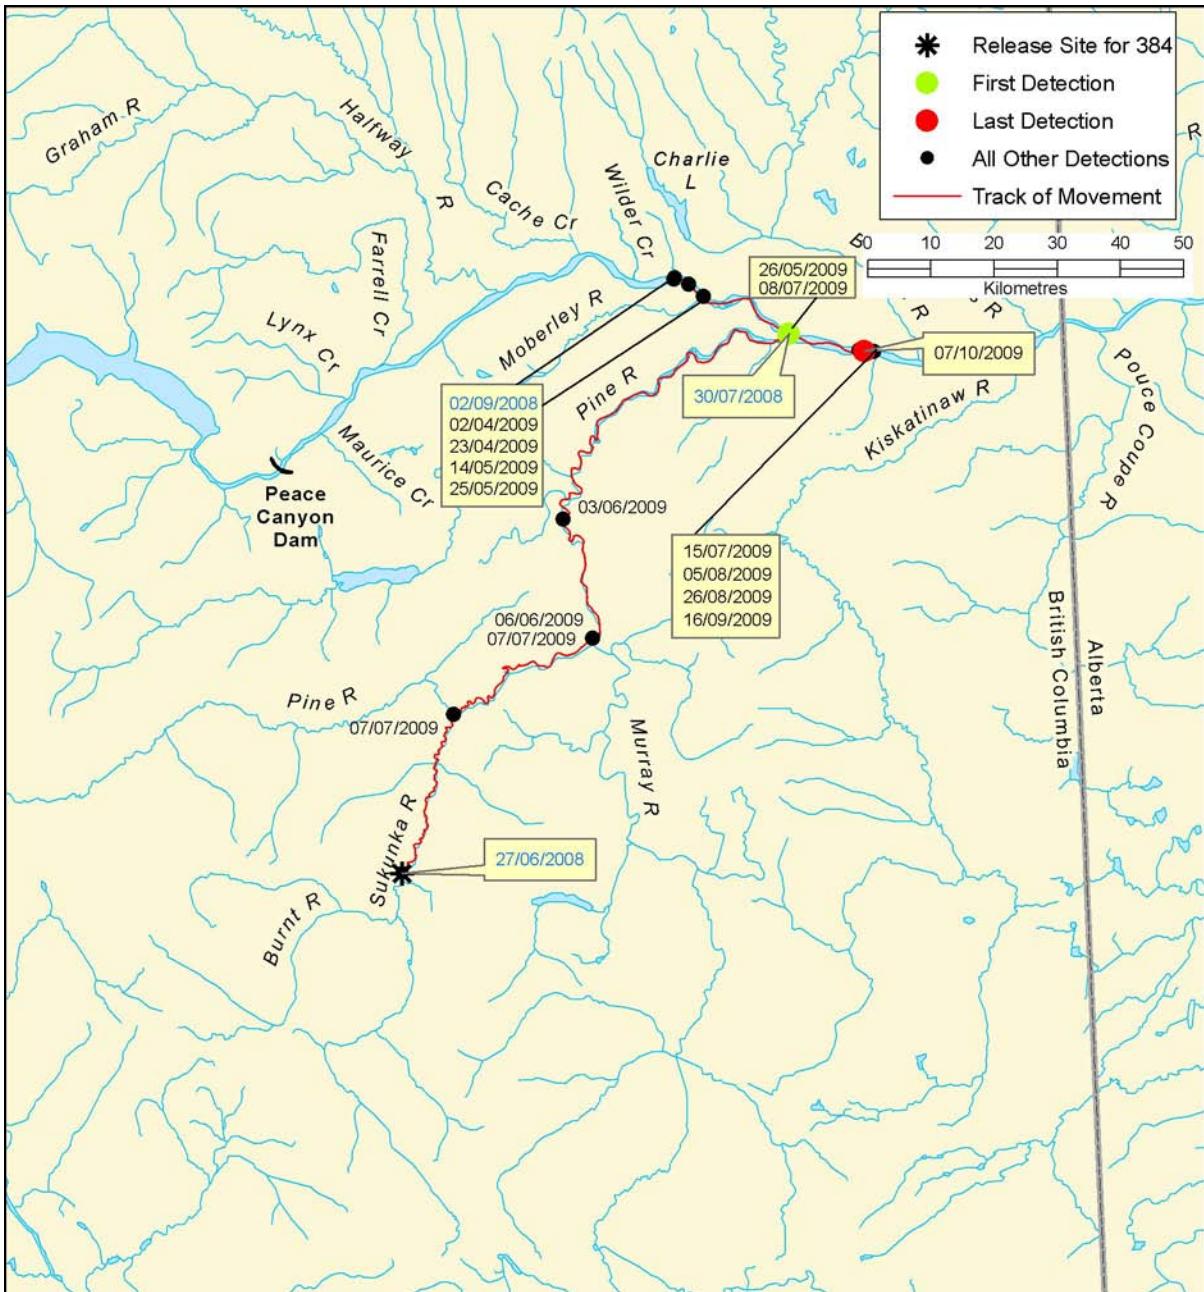

Figure B 72: Individual rainbow trout track, tag #368

Figure B 73: Individual rainbow trout track, tag #372

Figure B 74: Individual rainbow trout track, tag #380

Figure B 75: Individual rainbow trout track, tag #383