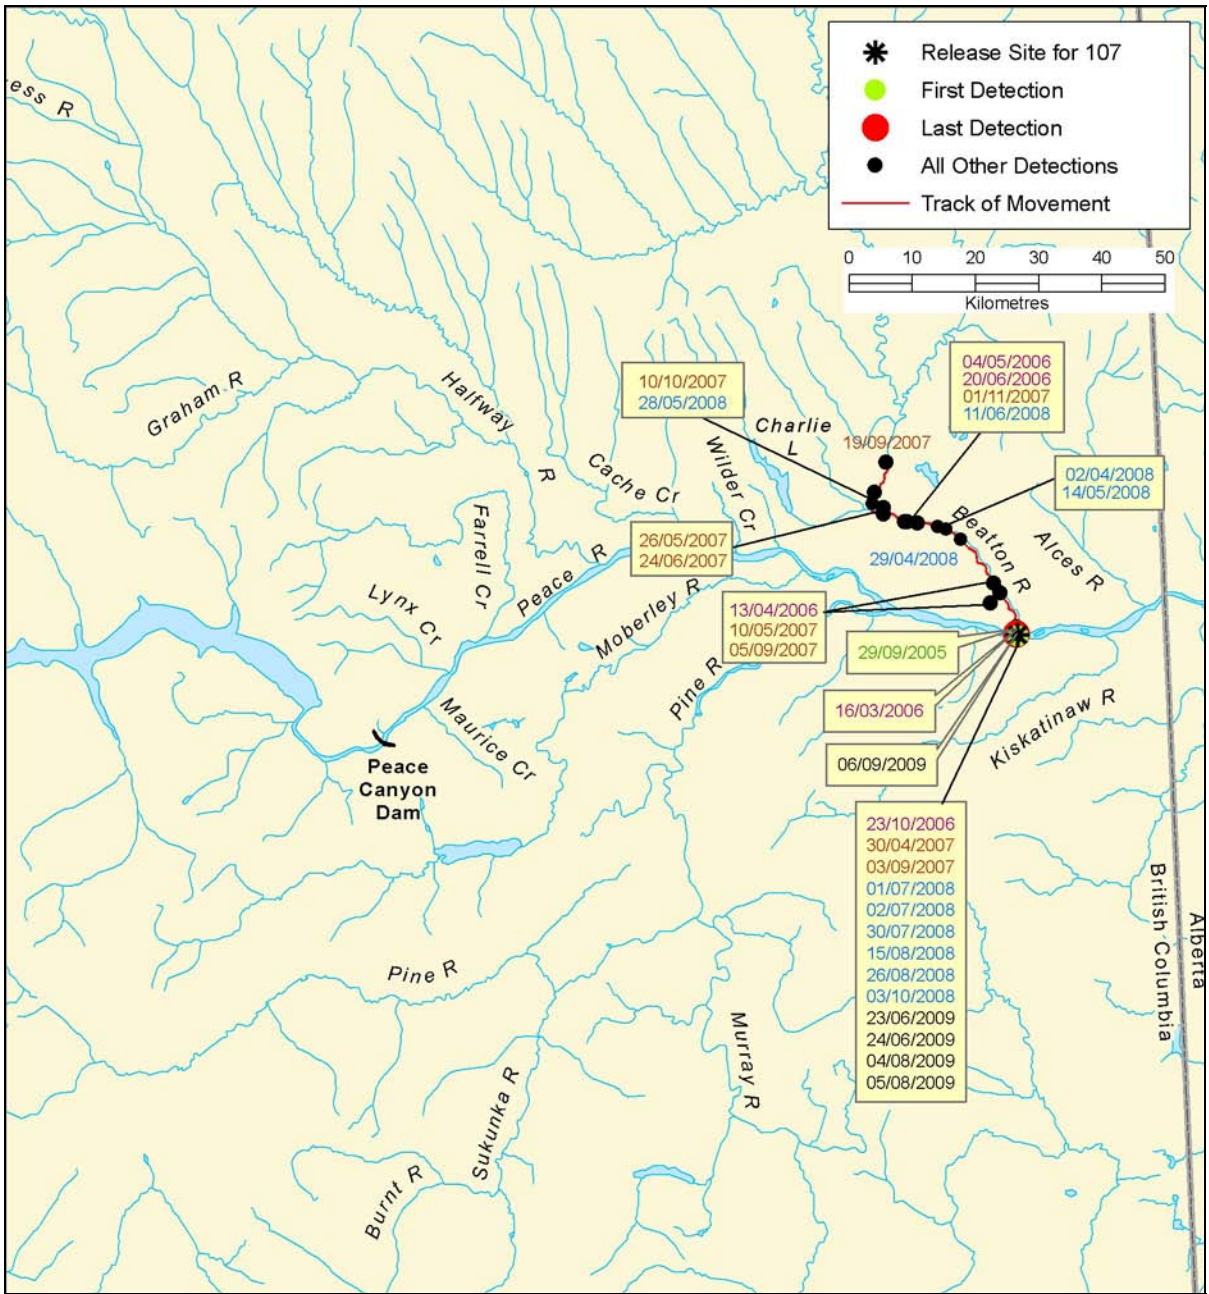

Figure B 100: Individual Arctic grayling track, tag #377

Figure B 101: Individual Arctic grayling track, tag #379

Figure B 102: Individual walleye track, tag #107

Figure B 103: Individual walleye track, tag #112