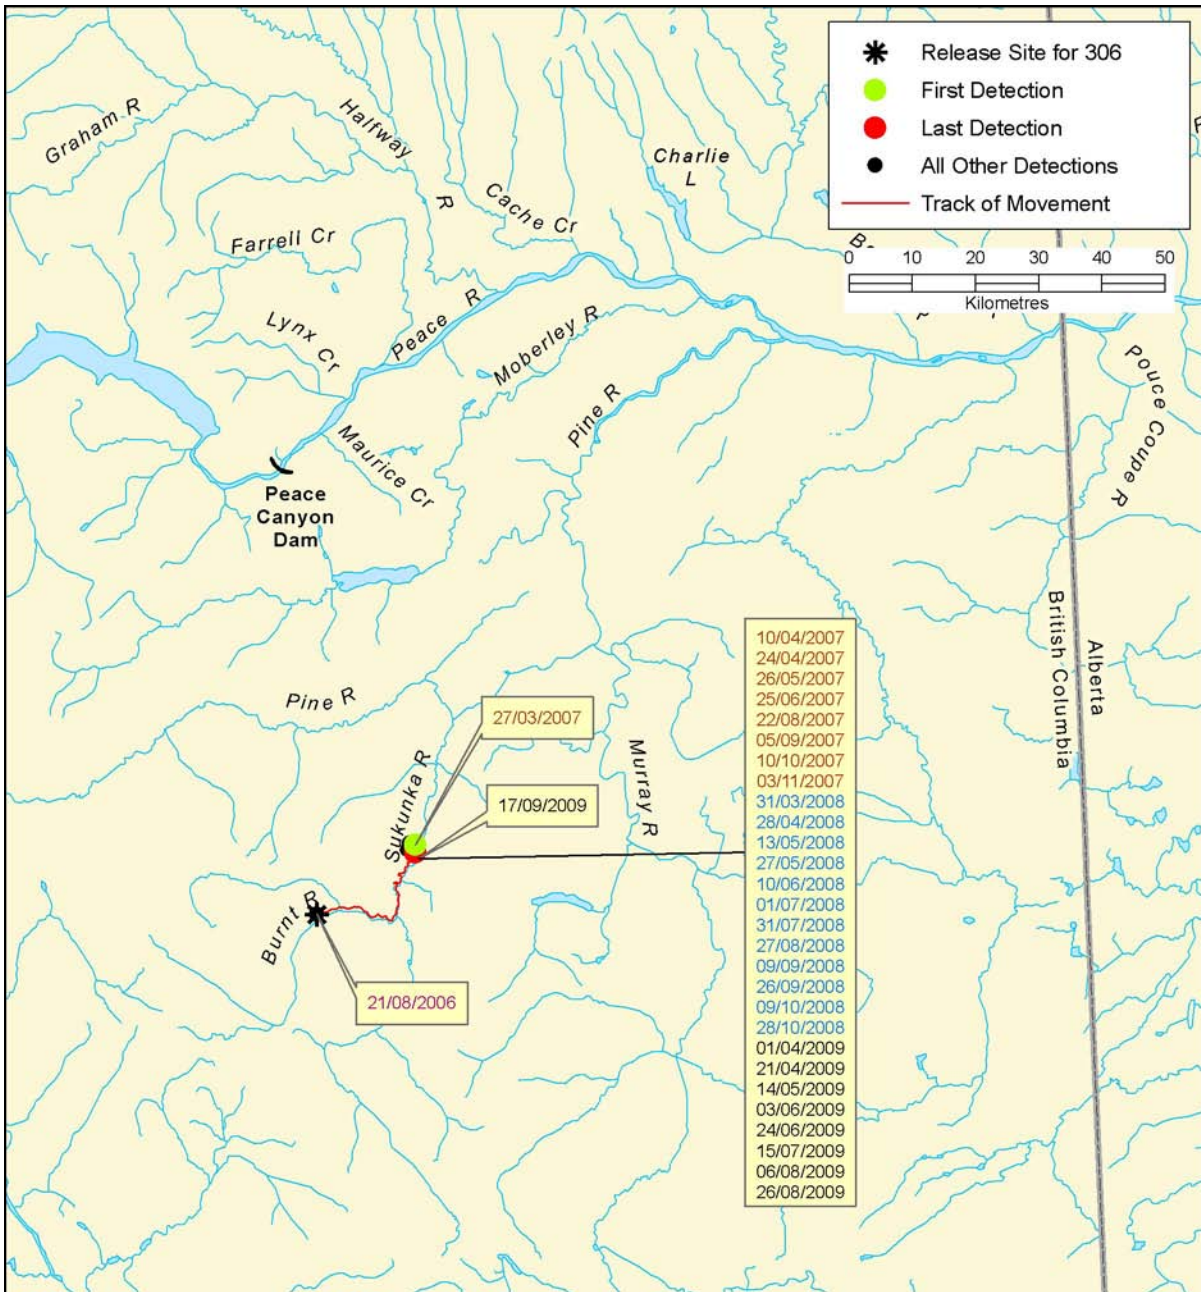

Figure B 64: Individual rainbow trout track, tag #294

Figure B 65: Individual rainbow trout track, tag #306

Figure B 66: Individual rainbow trout track, tag #342

Figure B 67: Individual rainbow trout track, tag #346