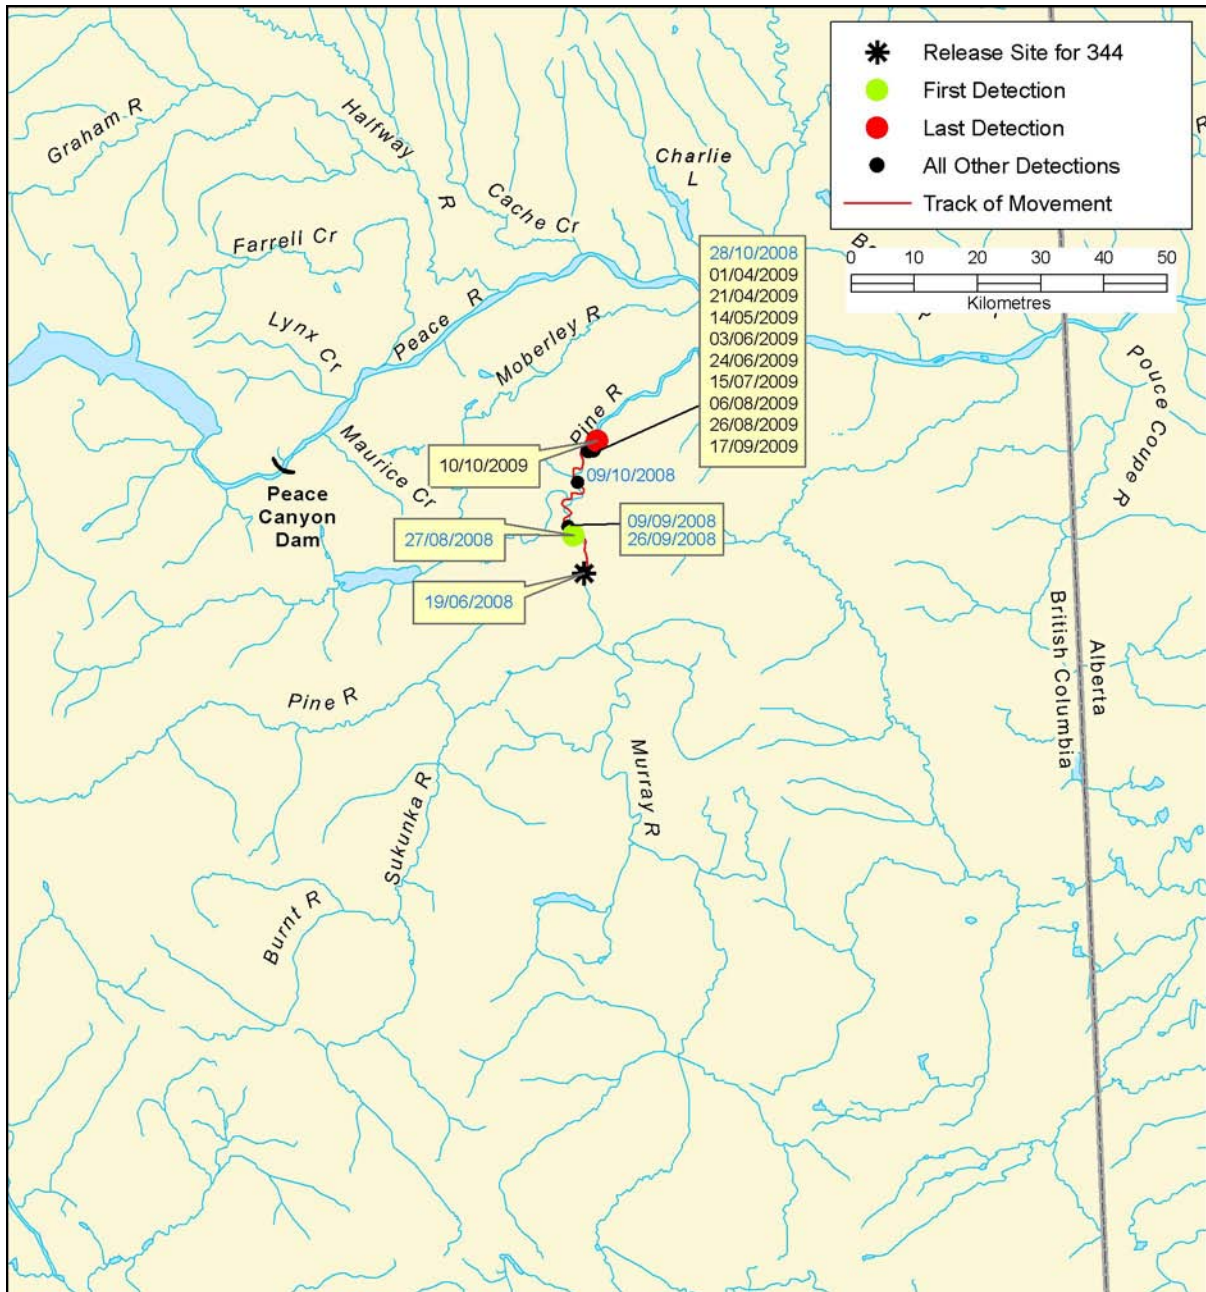

Figure B 76: Individual rainbow trout track, tag #384

Figure B 77: Individual rainbow trout track, tag #387

Figure B 78: Individual rainbow trout track, tag #388

Figure B 79: Individual Arctic grayling track, tag #343