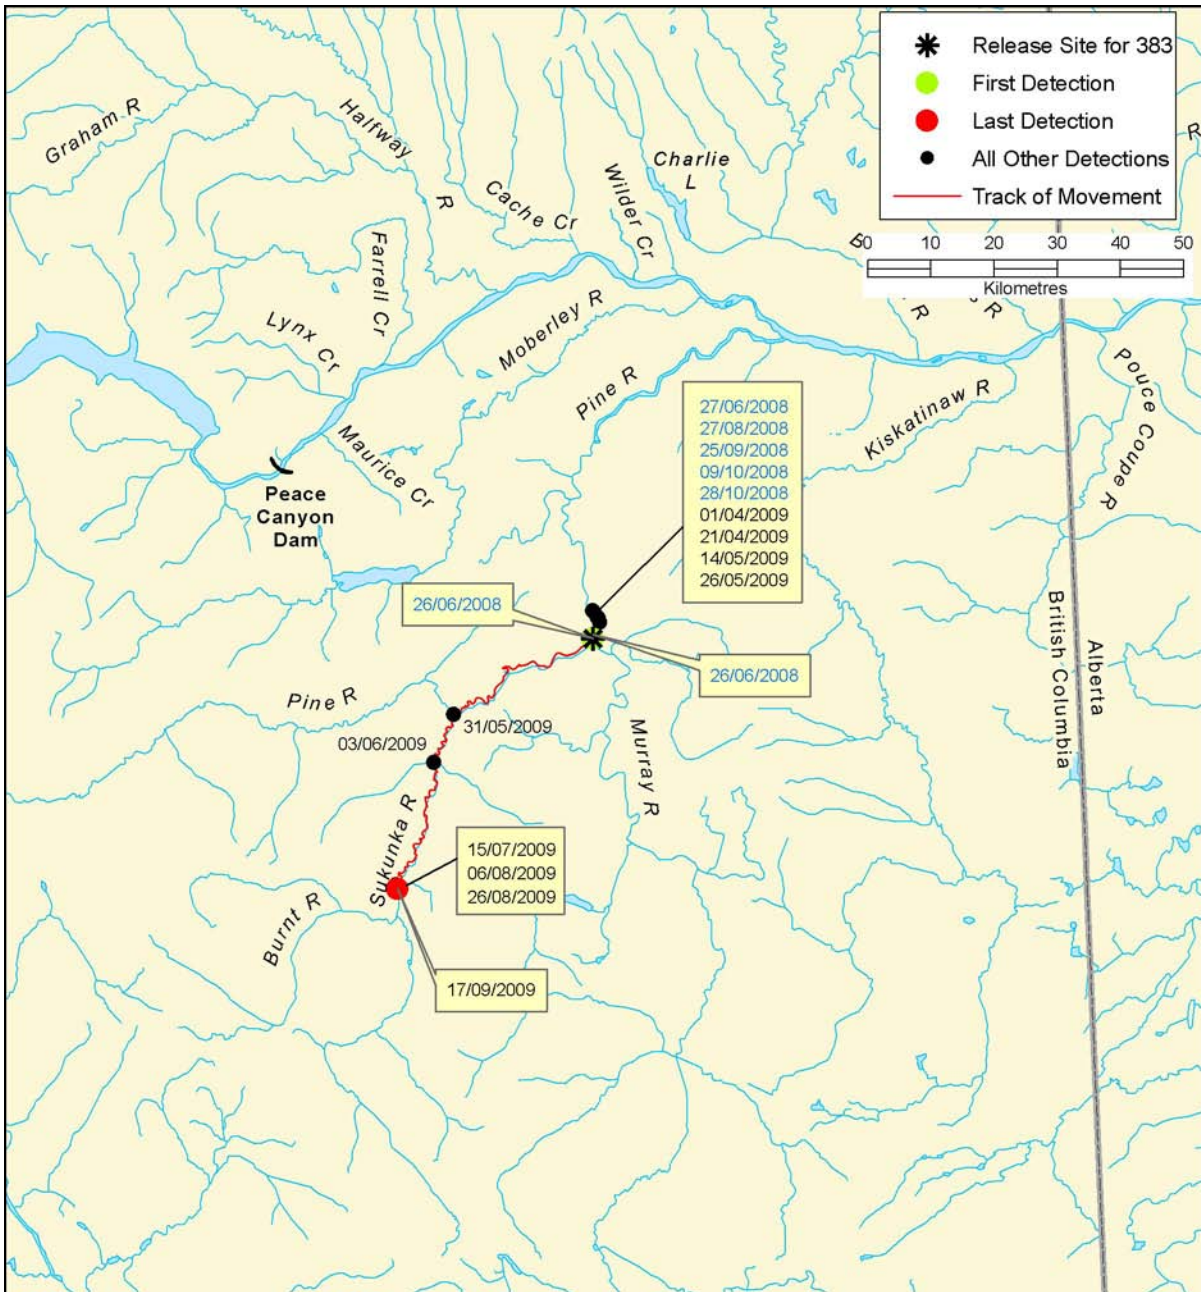

Figure B 72: Individual rainbow trout track, tag #368

Figure B 73: Individual rainbow trout track, tag #372

Figure B 74: Individual rainbow trout track, tag #380

Figure B 75: Individual rainbow trout track, tag #383