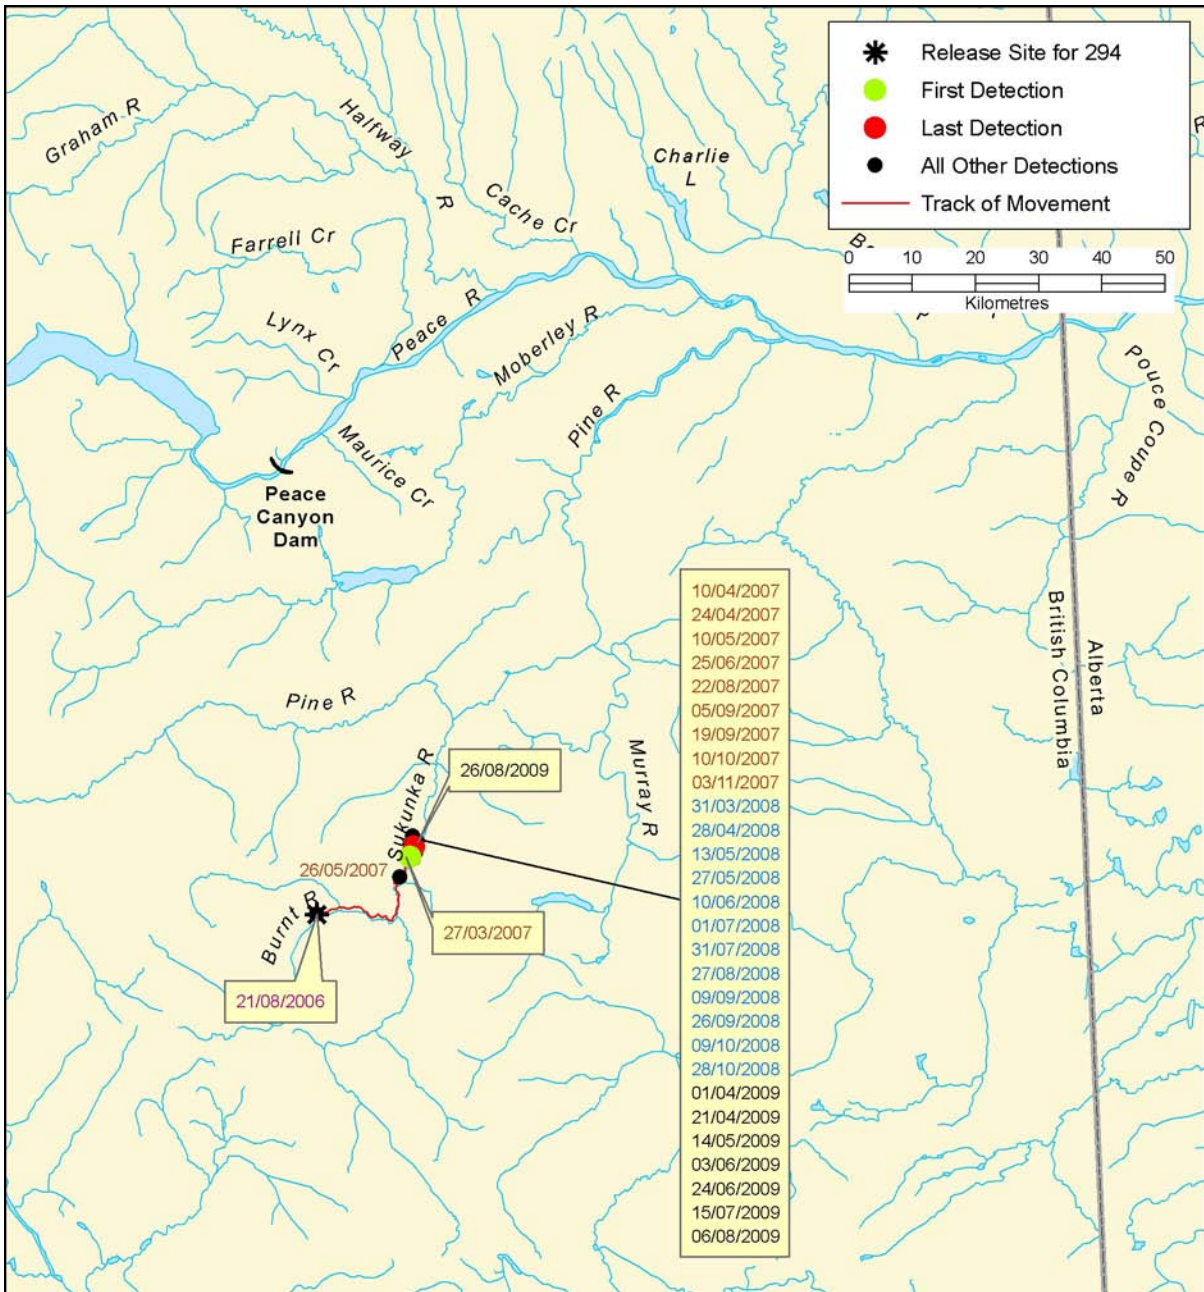

Figure B 56: Individual bull trout track, tag #692

Figure B 57: Individual bull trout track, tag #693

Figure B 58: Individual bull trout track, tag #694

Figure B 59: Individual bull trout track, tag #695

Figure B 60: Individual bull trout track, tag #696

Figure B 61: Individual bull trout track, tag #697

Figure B 62: Individual rainbow trout track, tag #277

Figure B 63: Individual rainbow trout track, tag #279