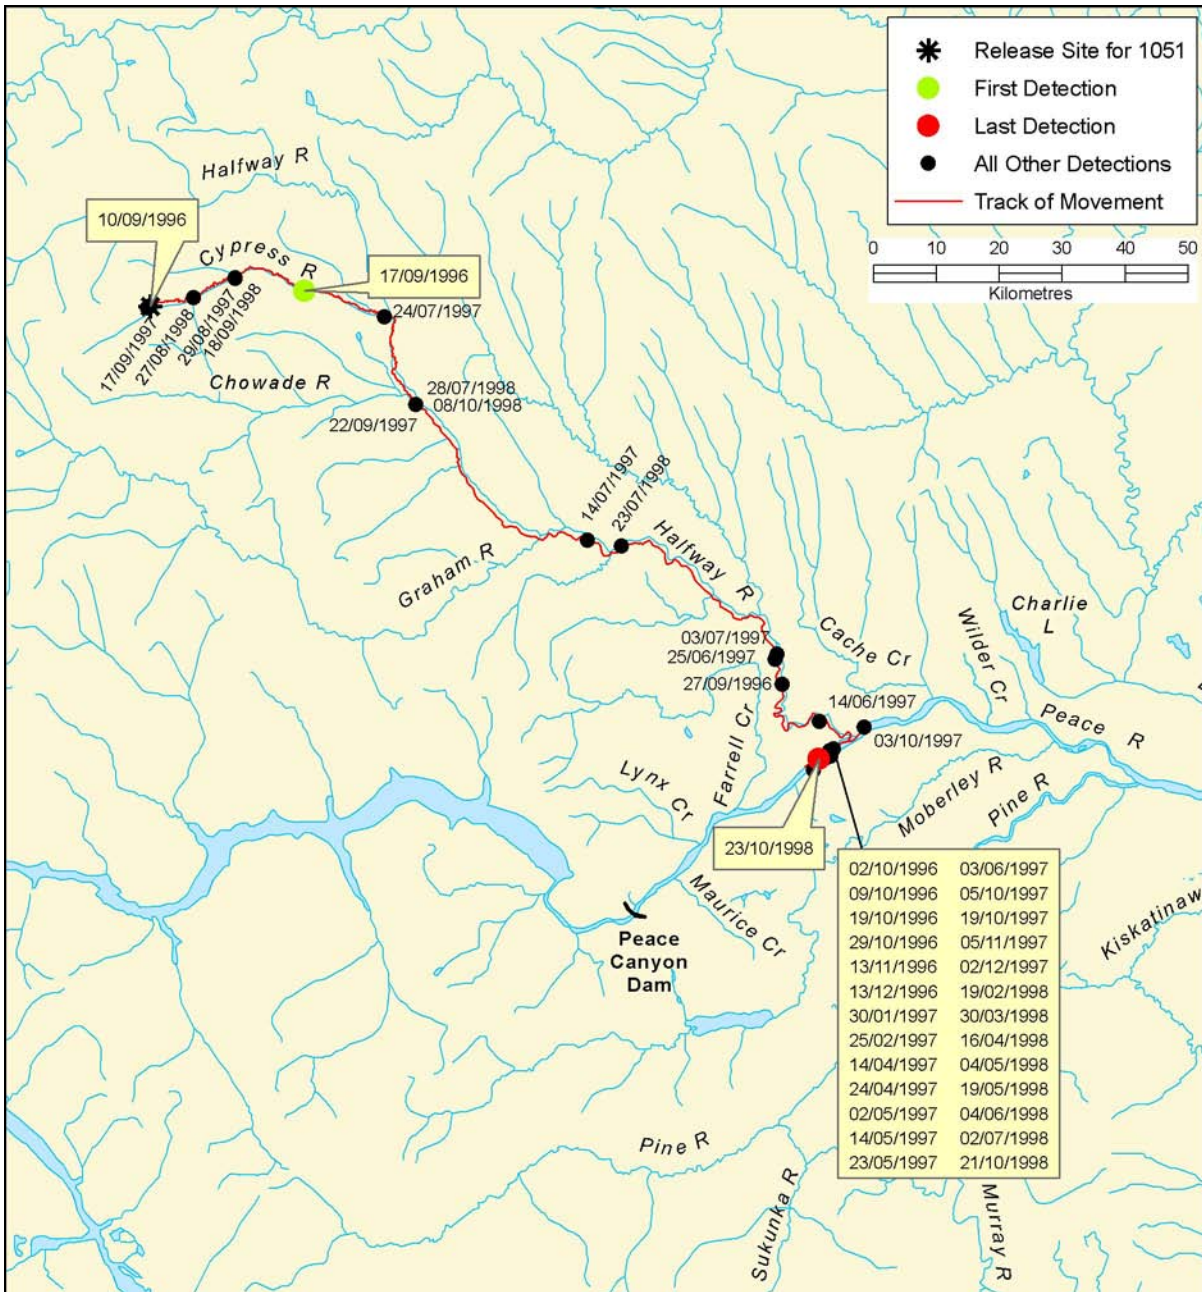

Figure B 45: Individual track of bull trout, tag #1045

Figure B 46: Individual track of bull trout, tag #1046

Figure B 47: Individual track of bull trout, tag #1047

Figure B 48: Individual track of bull trout, tag #1048

Figure B 49: Individual track of bull trout, tag #1049

Figure B 50: Individual track of bull trout, tag #1050

Figure B 51: Individual track of bull trout, tag #1051

Figure B 52: Individual track of bull trout, tag #1052

Figure B 53: Individual track of bull trout, tag #1053

Figure B 54: Individual track of bull trout, tag #1054

Figure B 55: Individual track of bull trout, tag #1055

Figure B 56: Individual track of bull trout, tag #1056