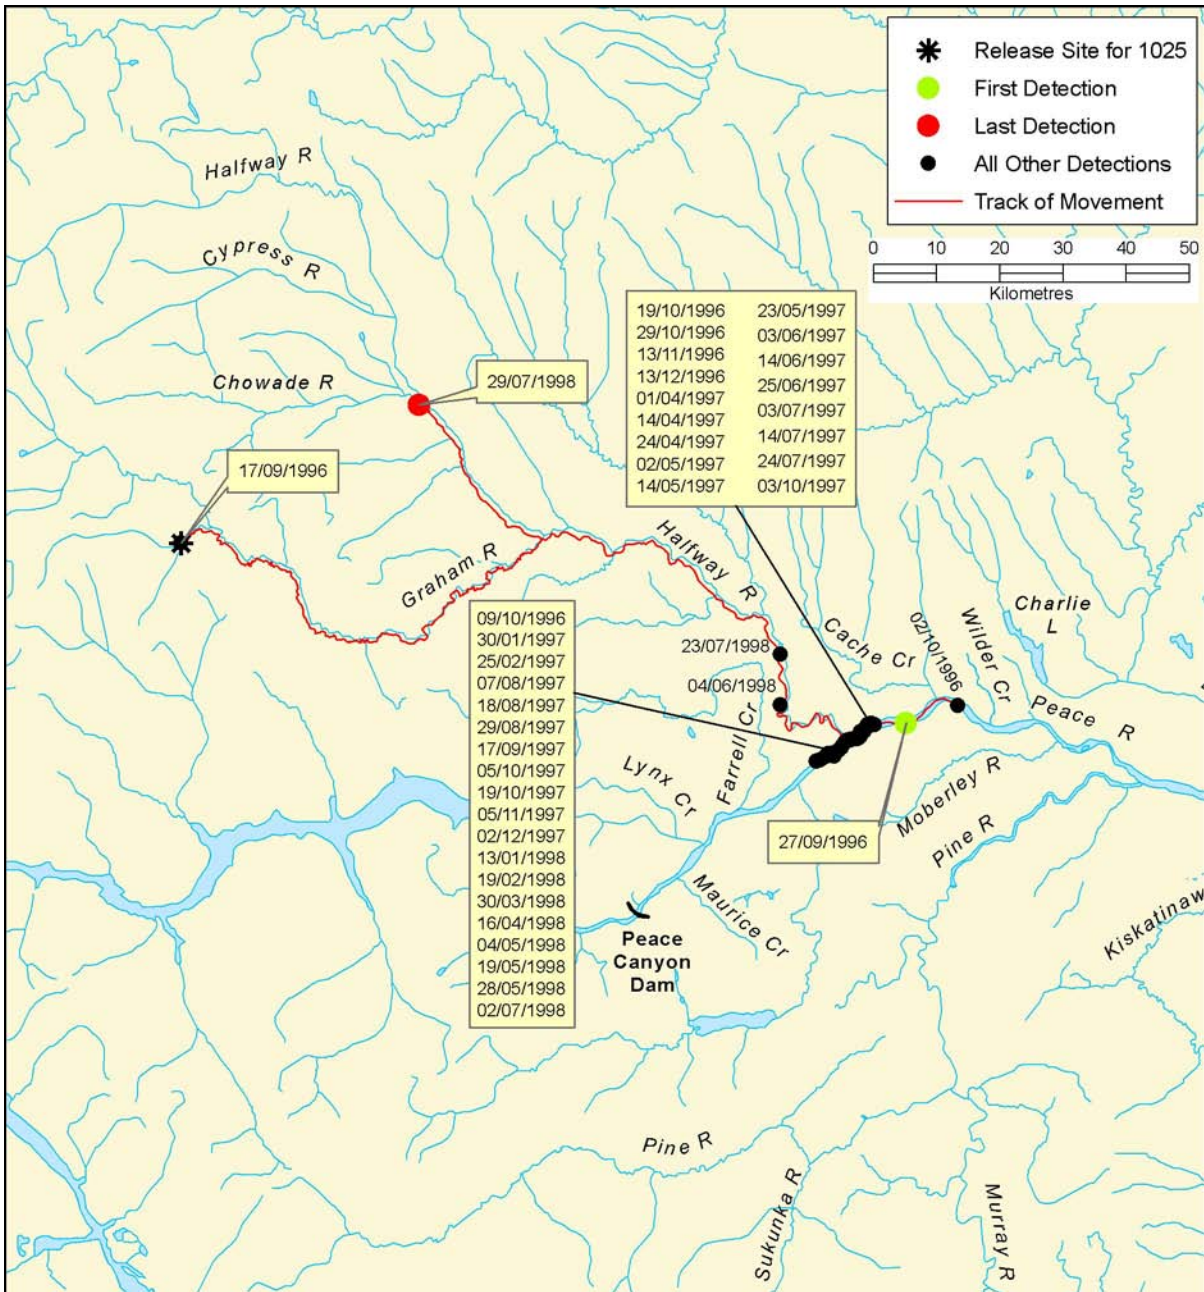

Figure B 17: Individual track of bull trout, tag #1017

Figure B 18: Individual track of bull trout, tag #1018

Figure B 19: Individual track of bull trout, tag #1019

Figure B 20: Individual track of bull trout, tag #1020

Figure B 21: Individual track of bull trout, tag #1021

Figure B 22: Individual track of bull trout, tag #1022

Figure B 23: Individual track of bull trout, tag #1023

Figure B 24: Individual track of bull trout, tag #1024

Figure B 25: Individual track of bull trout, tag #1025

Figure B 26: Individual track of bull trout, tag #1026

Figure B 27: Individual track of bull trout, tag #1027

Figure B 28: Individual track of bull trout, tag #1028