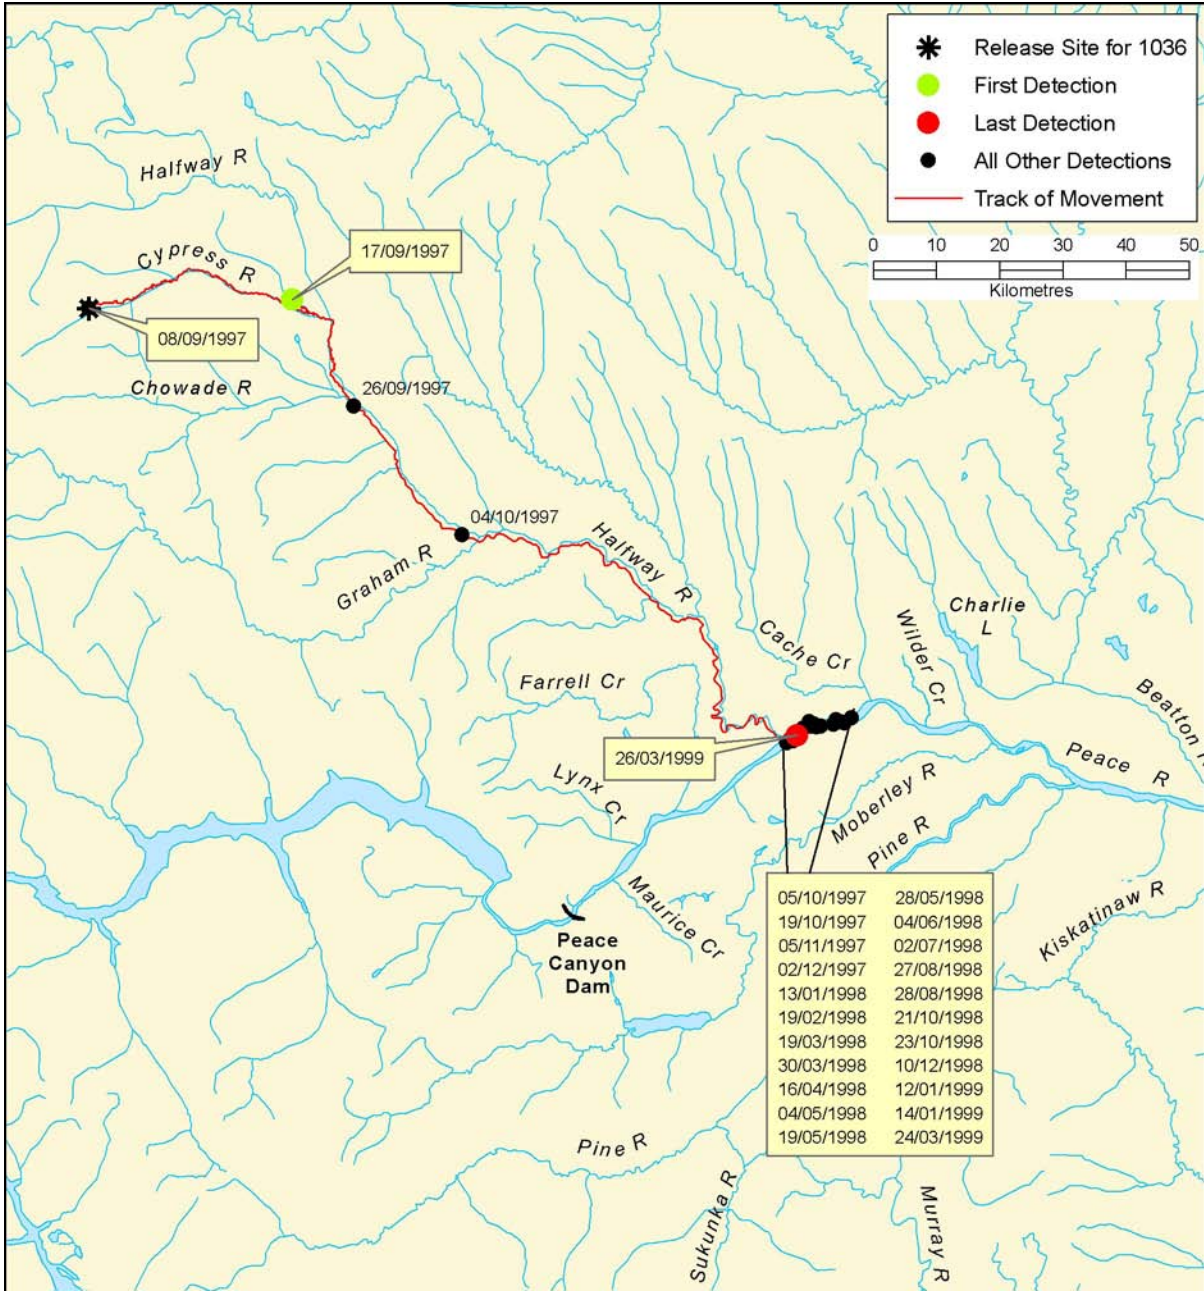

Figure B 33: Individual track of bull trout, tag #1033

Figure B 34: Individual track of bull trout, tag #1034

Figure B 35: Individual track of bull trout, tag #1035

Figure B 36: Individual track of bull trout, tag #1036