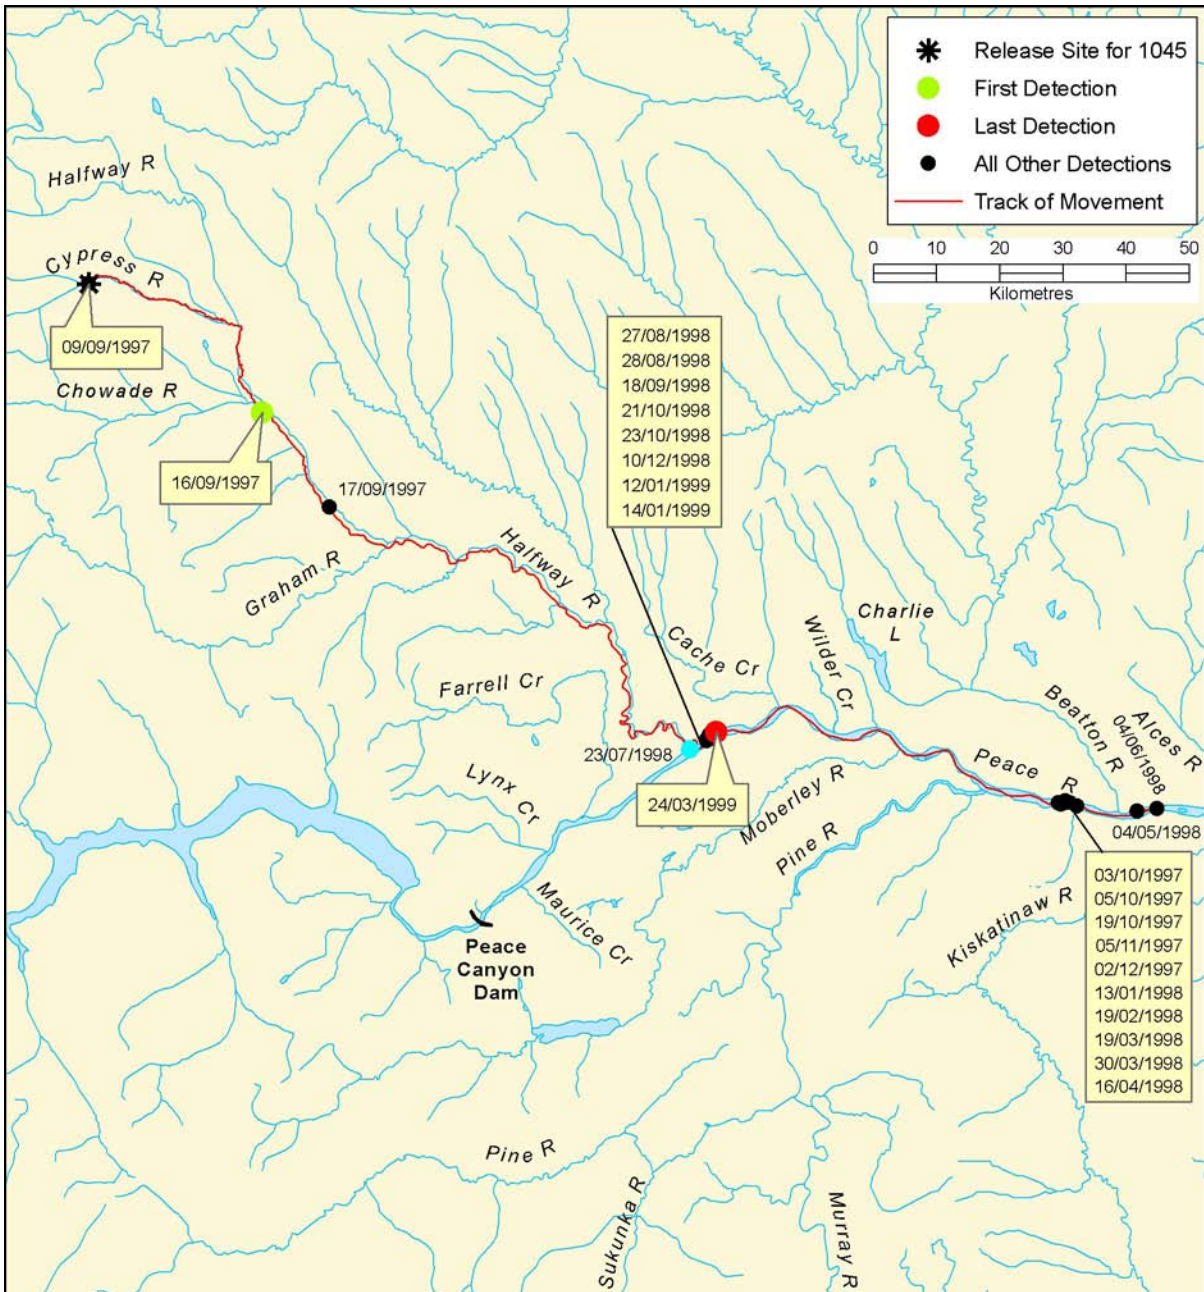

Figure B 41: Individual track of bull trout, tag #1041

Figure B 42: Individual track of bull trout, tag #1042

Figure B 43: Individual track of bull trout, tag #1043

Figure B 44: Individual track of bull trout, tag #1044