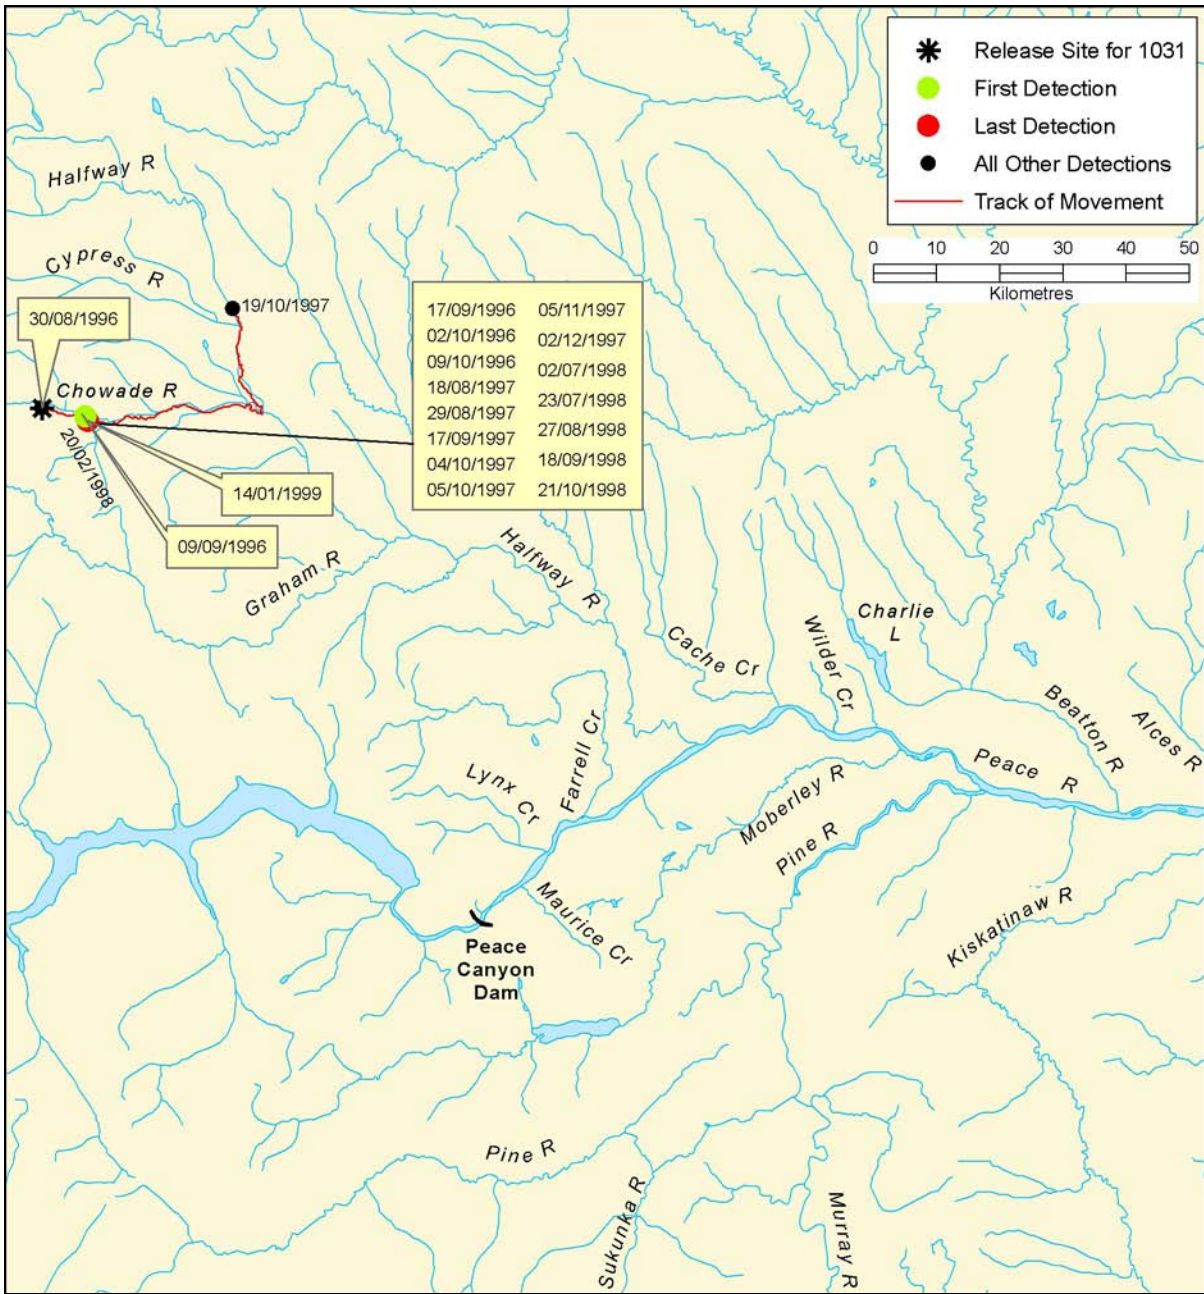

Figure B 29: Individual track of bull trout, tag #1029

Figure B 30: Individual track of bull trout, tag #1030

Figure B 31: Individual track of bull trout, tag #1031

Figure B 32: Individual track of bull trout, tag #1032